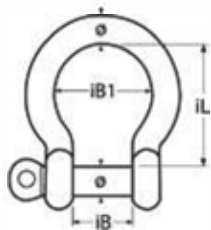

Bestell-Nr. Order no.	ø	iL	iB	iB1	**BL kg	Box	*€/Stück *€/piece
8222404	4	14,0	8	14	800	10	
8222405	5	17,5	10	17	1200	10	
8222406	6	21,0	12	21	1800	10	
8222408	8	28,0	16	28	2800	10	
8222410	10	35,0	20	34	4300	5