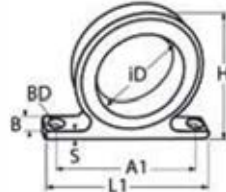

814957

Angelrutenhalter / Alu
Fishing rod storage rack / Support canne

NEW