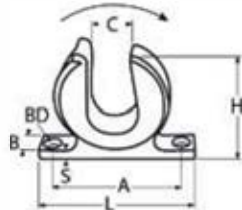

814957

Angelrutenhalter / Alu
Fishing rod storage rack / Support canne

NEW